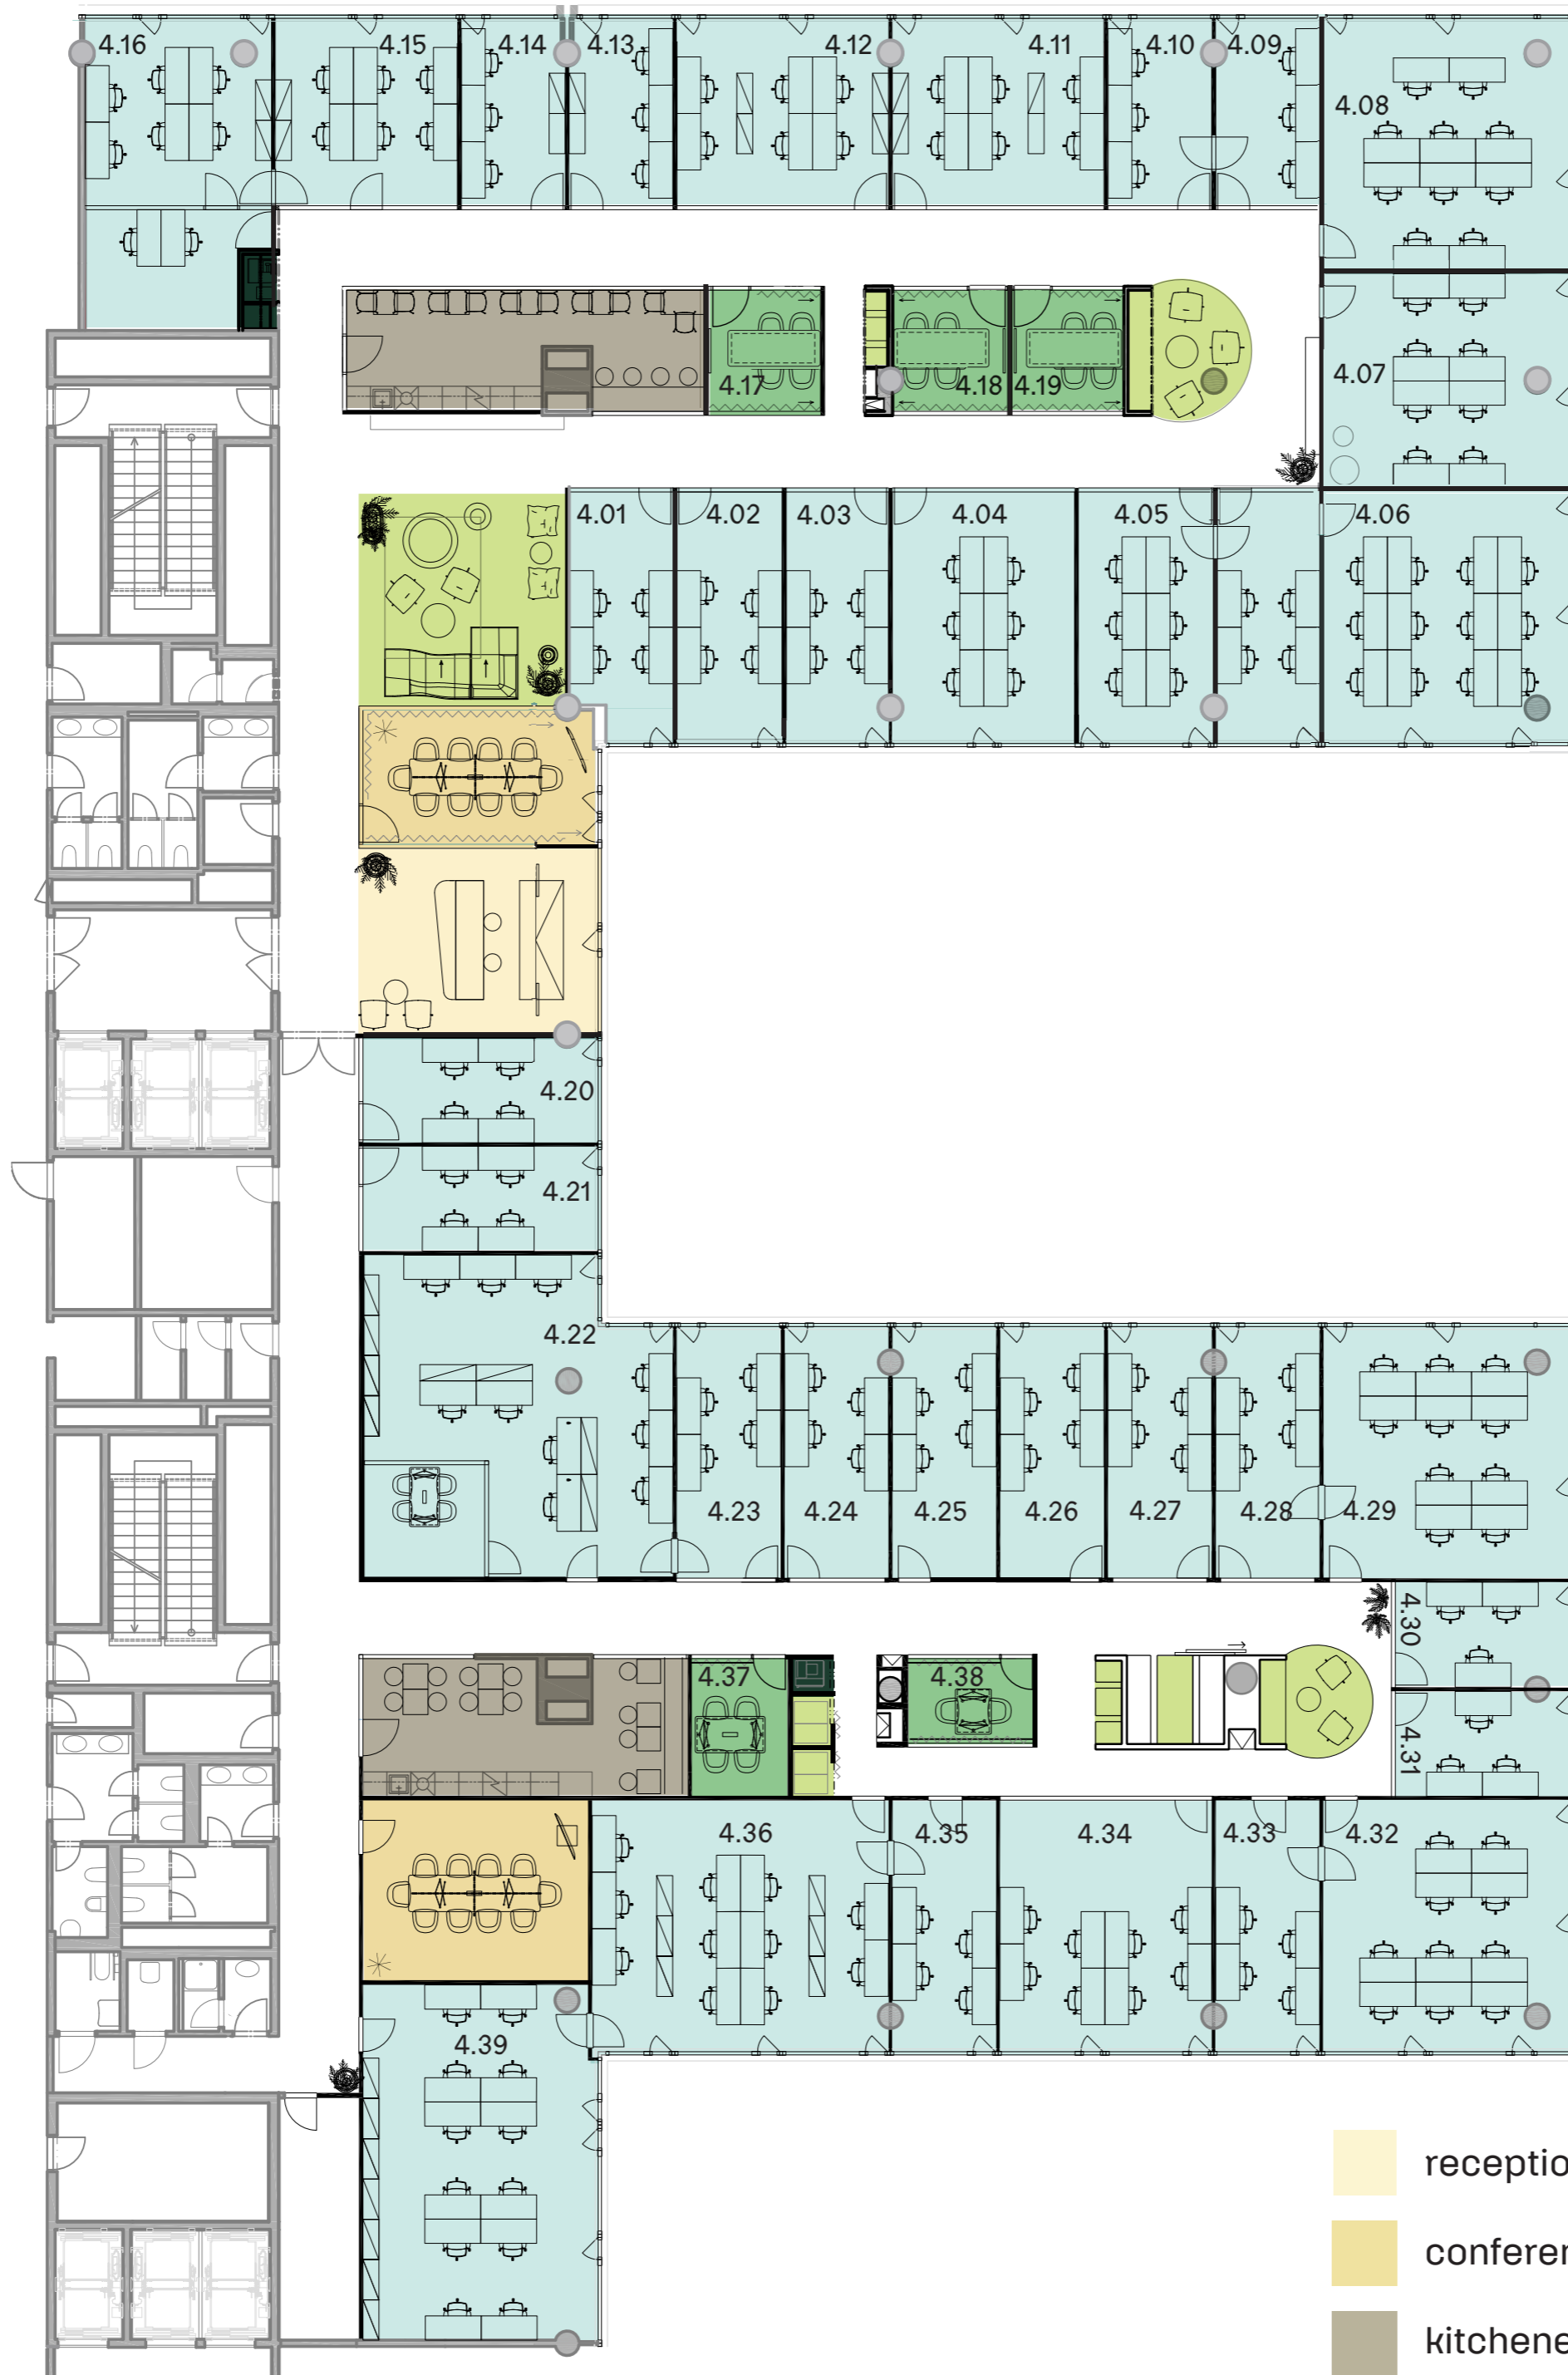

**STOP BY AND TRY OUR
ONE-DAY FREE TRIAL!**

PRICE LIST OFFICES AND SERVICES

4th floor, Patria West Offices
Siemensova 2717/4
Praha 13 155 00

www.westflexi.cz
www.officesunlimited.cz

FLOORPLAN

- reception
- conference room
- kitchenette
- private office
- relaxation zone and boxes
- focus room
- copy corner